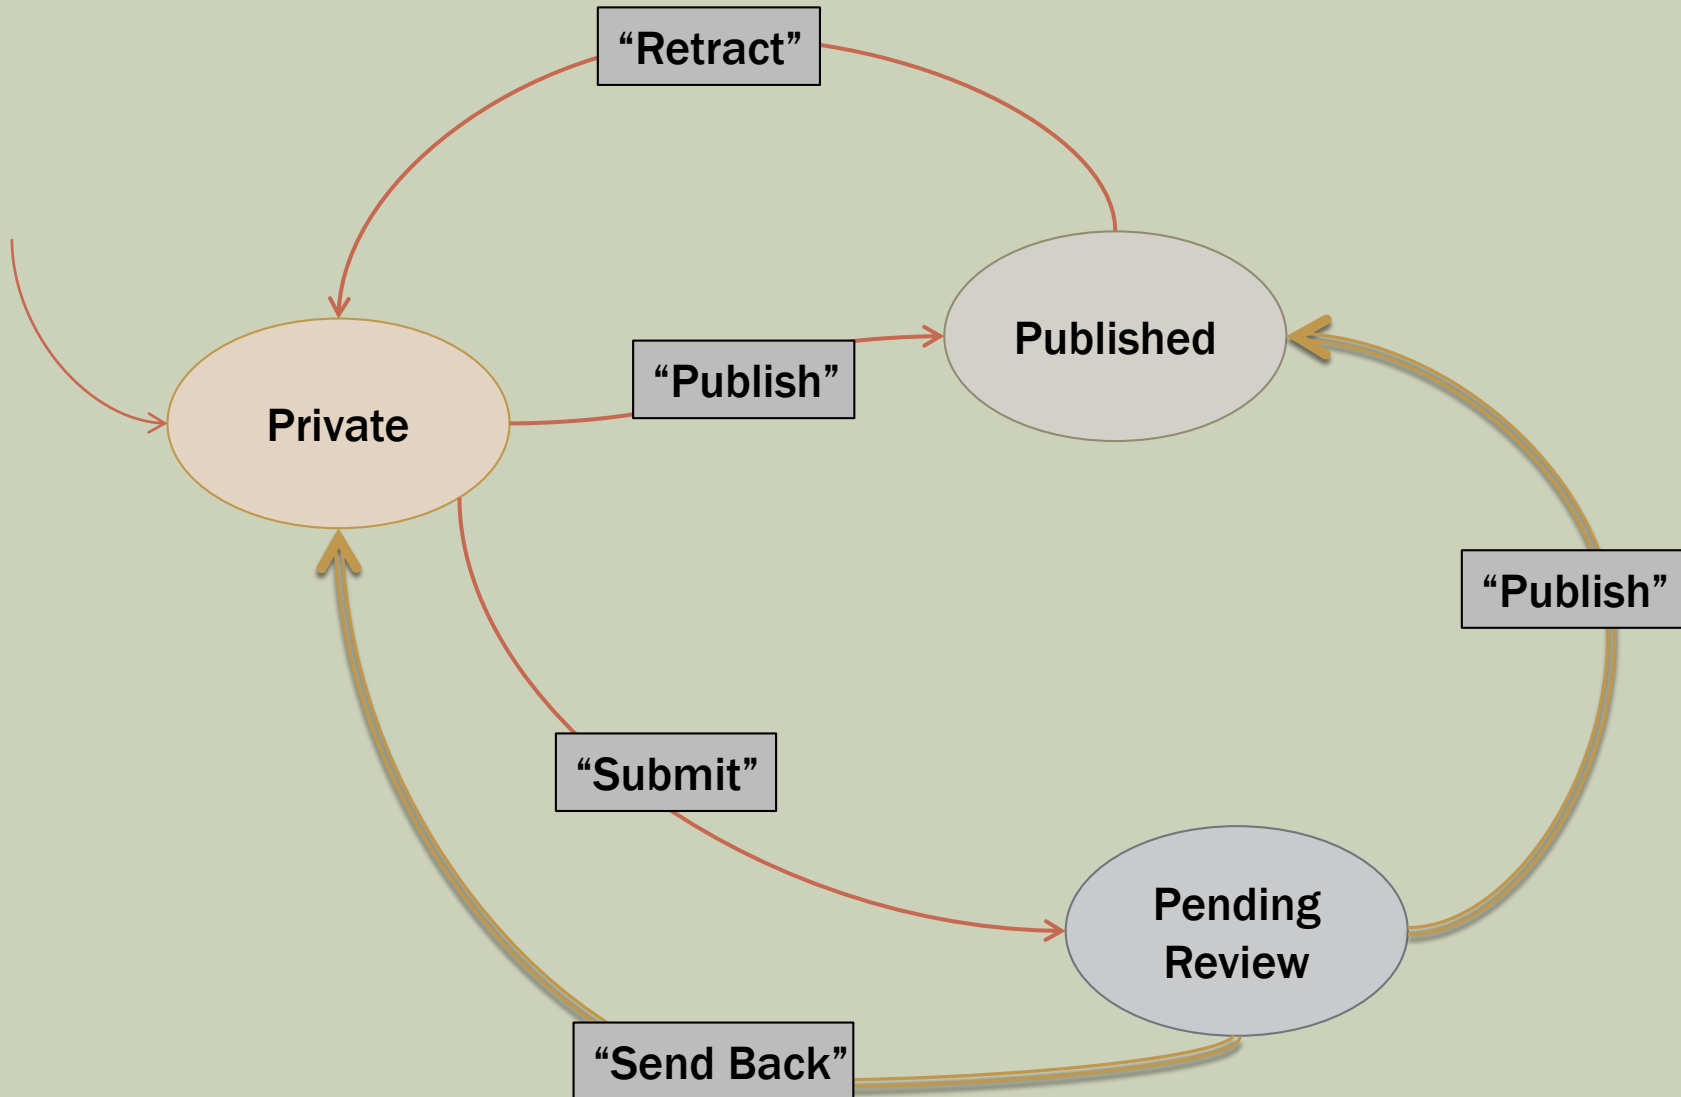

PUBLICATION STATES AND ACTIONS